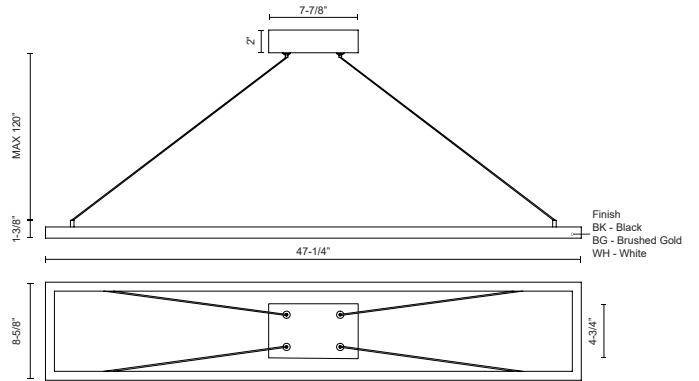

PIAZZA
PD88548
PENDANTS

PROJECT

PD88548-BG
Brushed Gold

PD88548-WH
White

PD88548-BK
Black

SPECIFICATION DETAILS

Fixture Dimensions	L47-1/4" x W8-5/8" x H1-3/8"
Light Source	LED with DC Driver
Wattage	63W
Total Lumens	4700lm
Delivered Lumens	BG-2100lm; BK-1705lm; WH-2633lm;
Voltage	120V
Color Temperature	3000K
CRI (Ra)	90CRI
Optional Color Temps	2700K - 5000K Available, Minimum Order Quantities Apply
LED Rated Life	50,000 hours
Dimming	100% - 10%, TRIAC or ELV Dimmer (Not Included)
Diffuser Details	Frosted Silicone Diffuser
Adjustable	Yes
Wire Length	120" Max
Wire Type	BG - Black Wire; BK - Black Wire; WH - Clear Wire;
Minimum Hang Height	22"
Sloped Ceiling Adaptable	Yes
Location	Dry
Illumination Direction	Downlight
Canopy Dimensions	L7-7/8" x W4-3/4" x H2"
Paint Finish	BG01(Canopy); BG02(Fixture Body); BK02; WH02;

* For custom options, consult factory for details.

* For warranty information, please visit www.kuzcolighting.com/warranty

DESCRIPTION

Extruded aluminum with rectangular profile. Flush silicone diffuser. Matte powder-coated finish. Down light